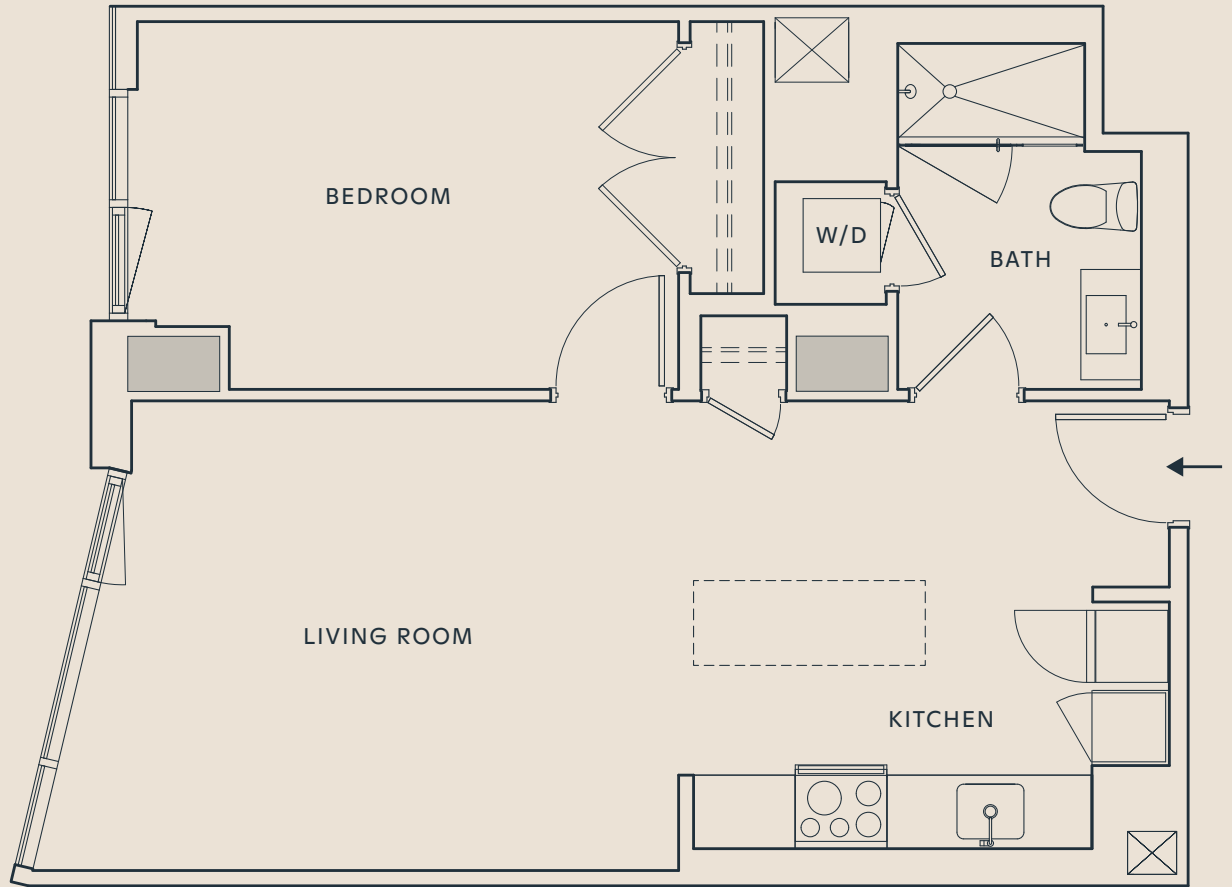

## RESIDENCE 9

FLOORS 9-21

1 BEDROOM  
1 BATHROOM  
697 SF

680 North Ave.  
Atlanta, Georgia 30308

[SIGNALHOUSE.COM](http://SIGNALHOUSE.COM)