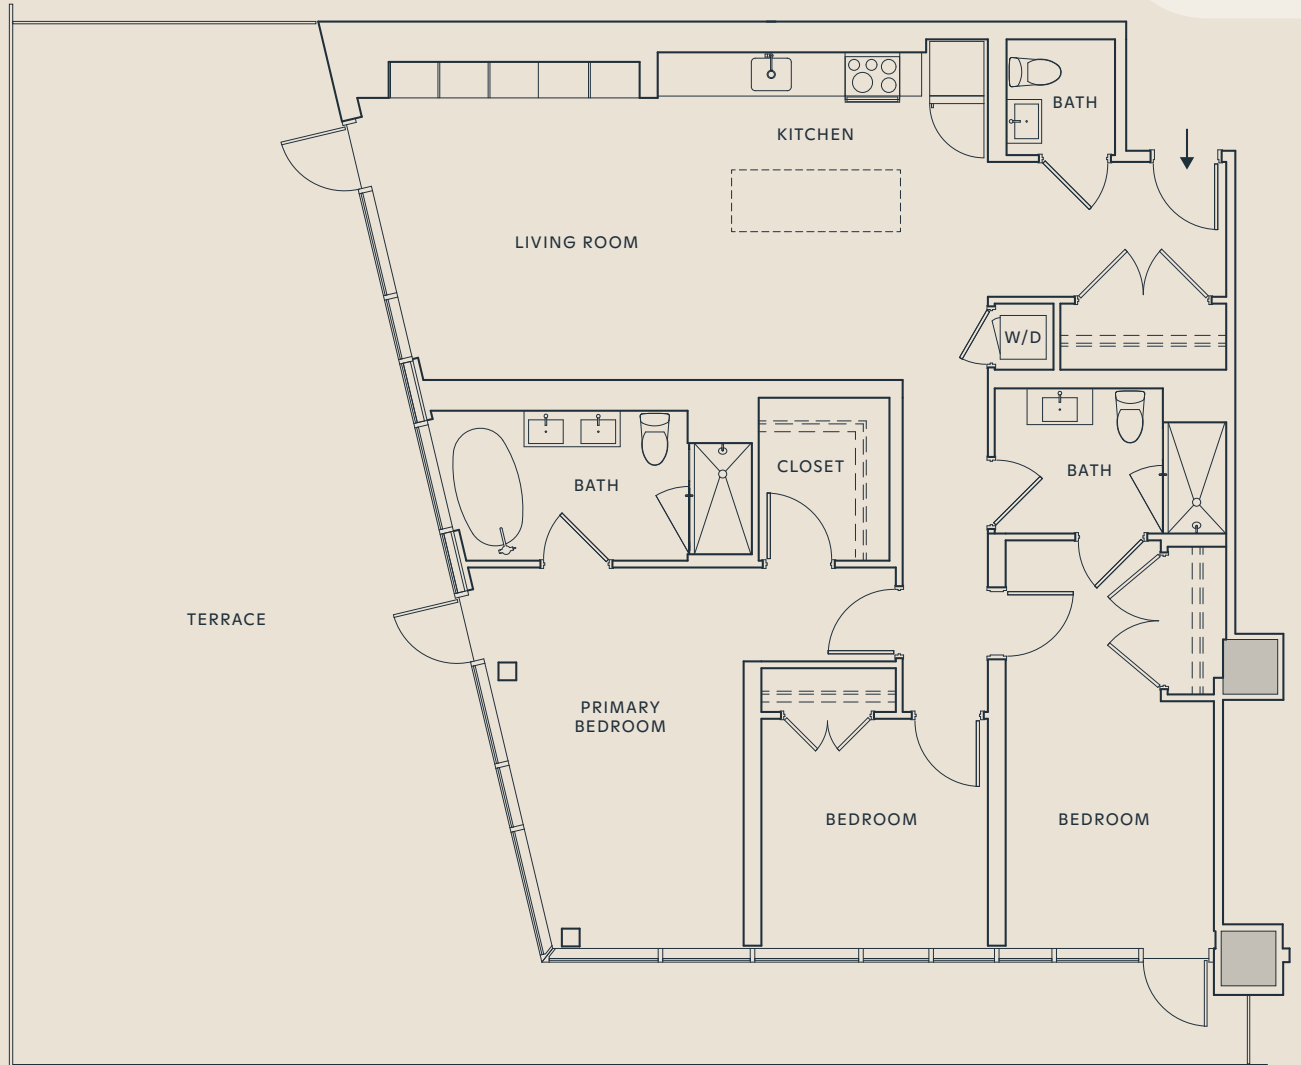

RESIDENCE 806

FLOOR 8

3 BEDROOM
2.5 BATHROOM
1,458 SF

680 North Ave.
Atlanta, Georgia 30308

SIGNALHOUSE.COM