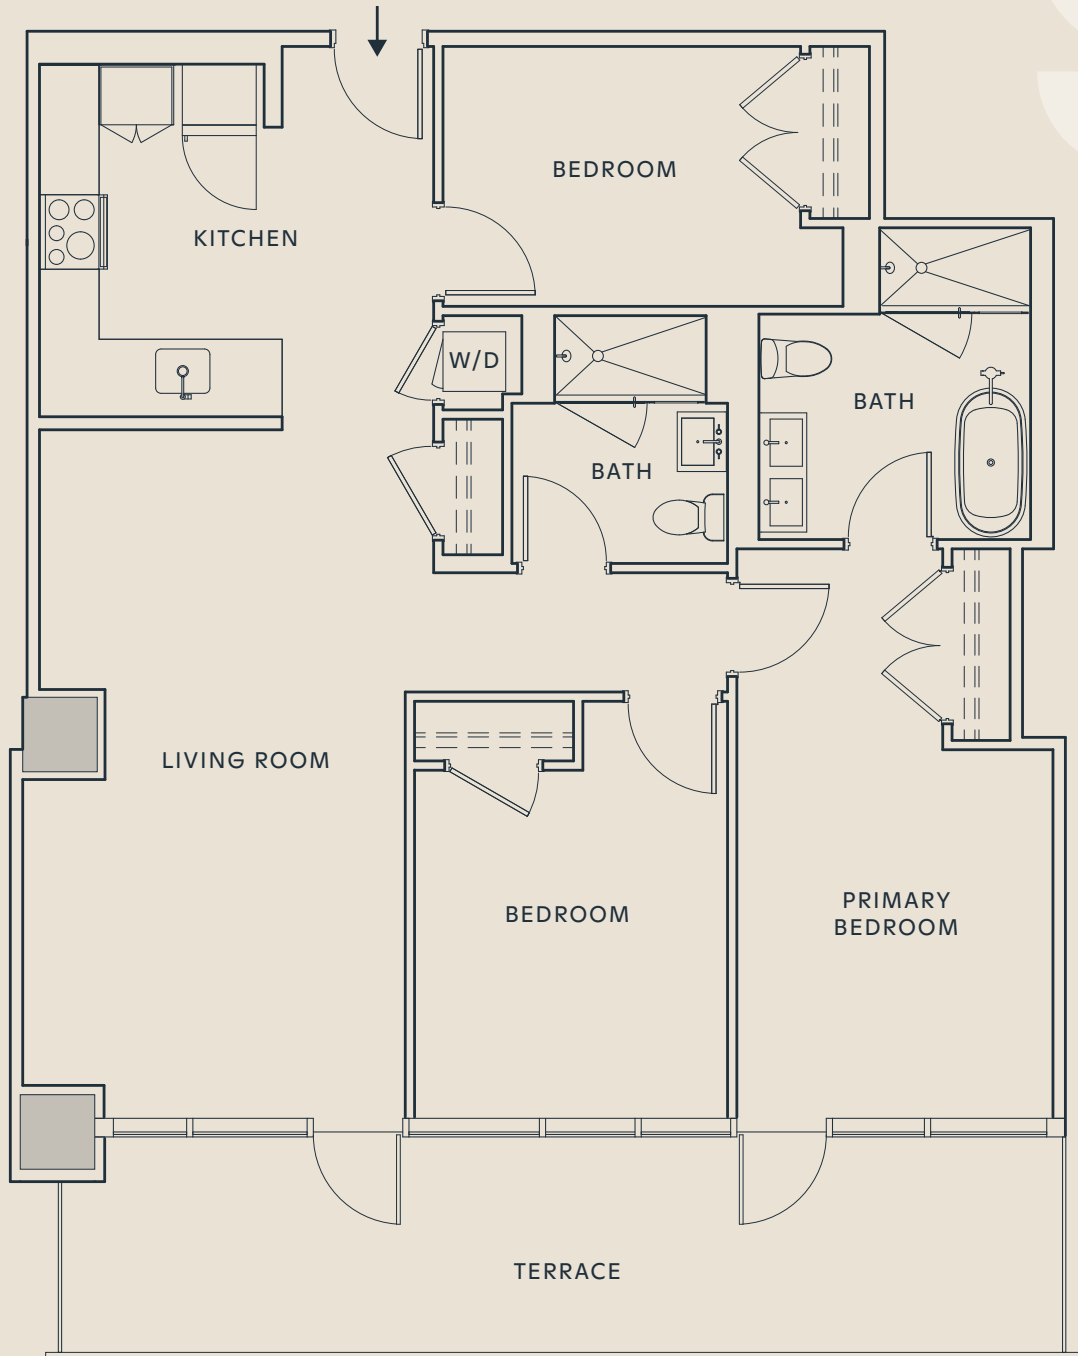

RESIDENCE 805

FLOOR 8

2 BEDROOM
2 BATHROOM
1,228 SF

680 North Ave.
Atlanta, Georgia 30308