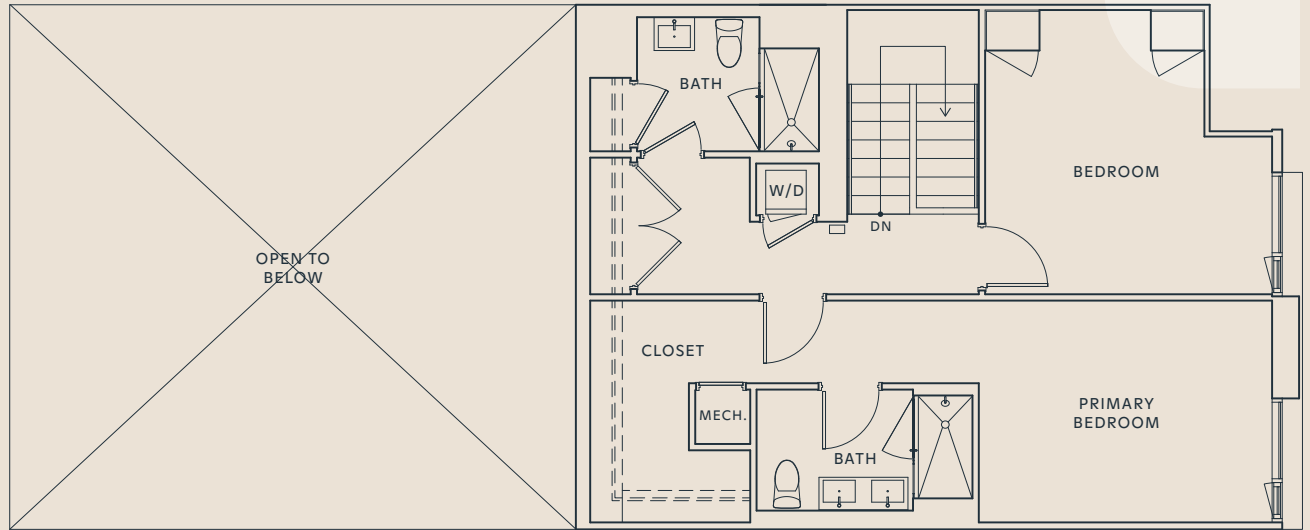

**RESIDENCE 803**

FLOOR 8

2 BEDROOM  
2.5 BATHROOM  
1,480 SF

680 North Ave.  
Atlanta, Georgia 30308

**SIGNALHOUSE.COM**

2ND FLOOR

1ST FLOOR