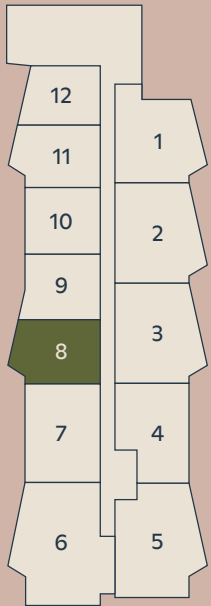

RESIDENCE 8

FLOORS 9-21

1 BEDROOM
1 BATHROOM
709 SF

680 North Ave.
Atlanta, Georgia 30308

SIGNALHOUSE.COM