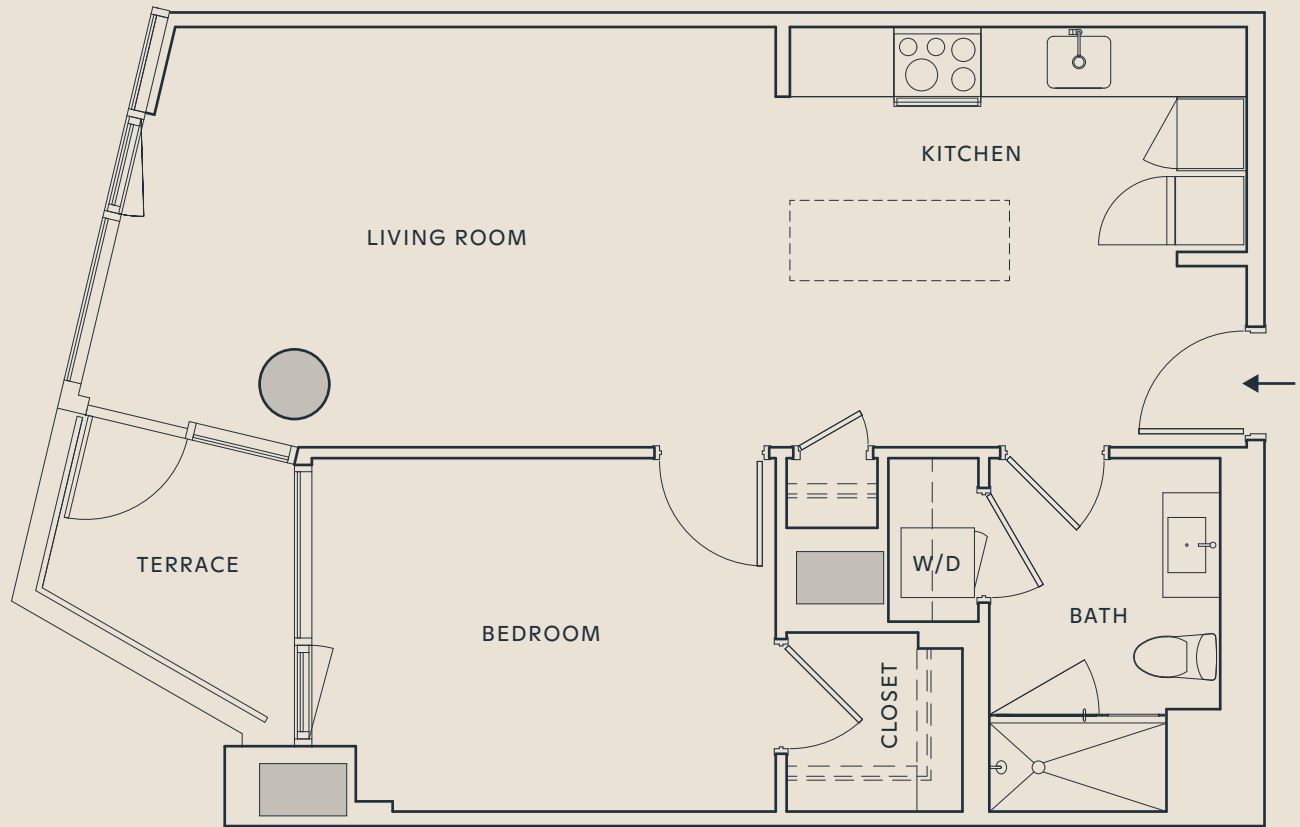

RESIDENCE 8

FLOORS 9-21

1 BEDROOM
1 BATHROOM
709 SF

680 North Ave.
Atlanta, Georgia 30308

SIGNALHOUSE.COM