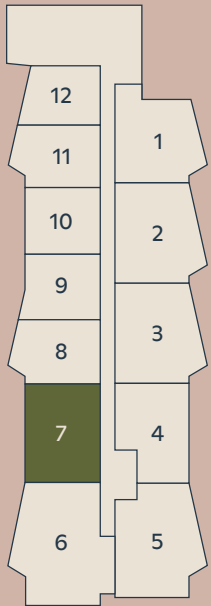

RESIDENCE 7

FLOORS 9-21

2 BEDROOM
2 BATHROOM
1,037 SF

680 North Ave.
Atlanta, Georgia 30308

SIGNALHOUSE.COM