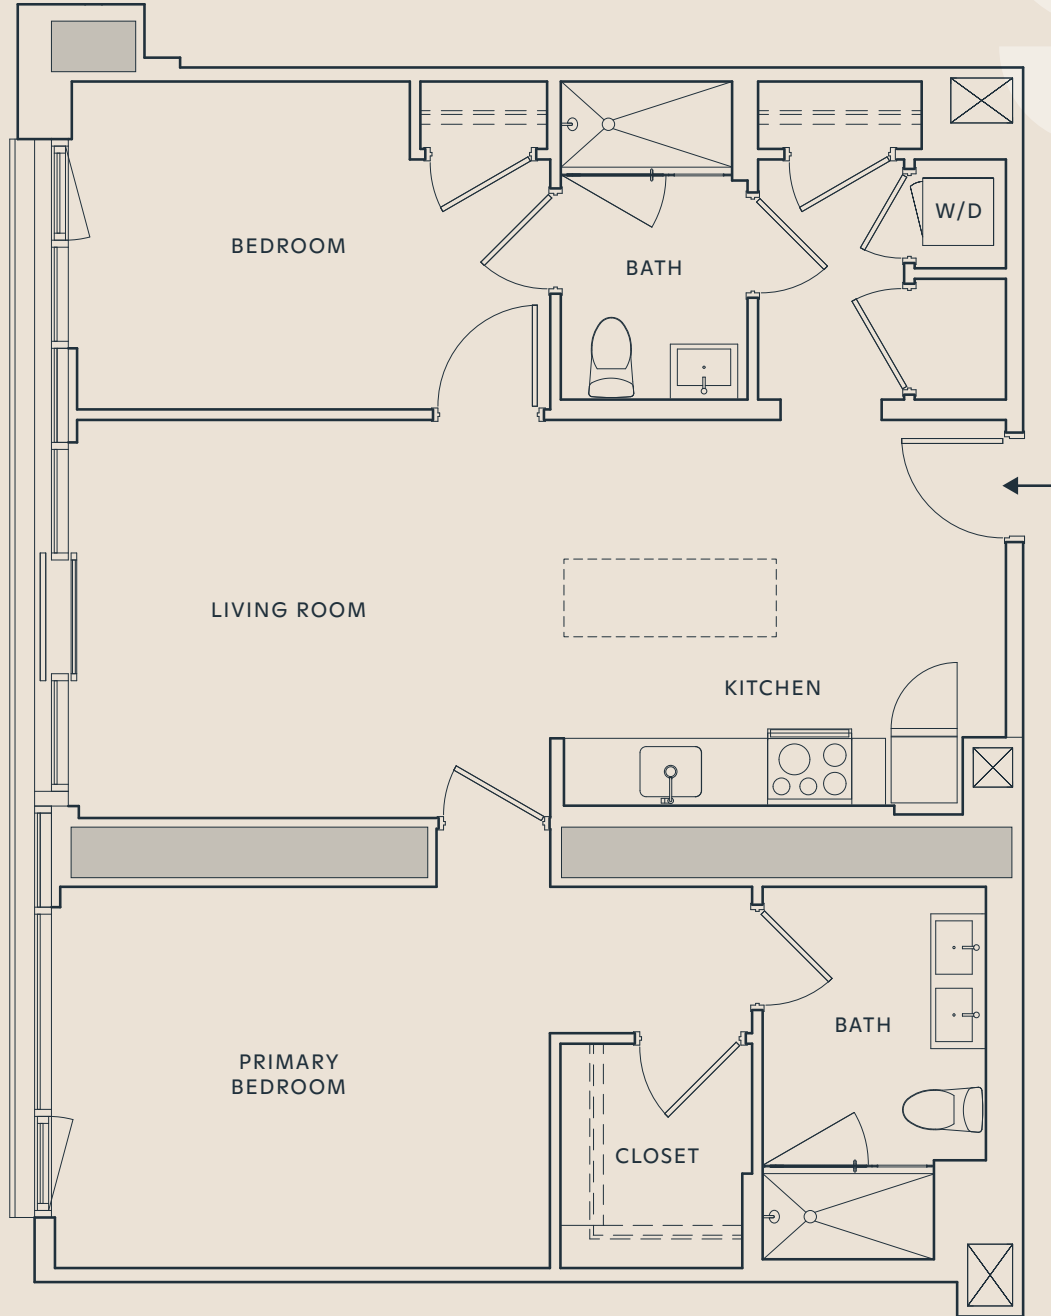

RESIDENCE 7

FLOORS 9-21

2 BEDROOM
2 BATHROOM
1,037 SF

680 North Ave.
Atlanta, Georgia 30308

SIGNALHOUSE.COM