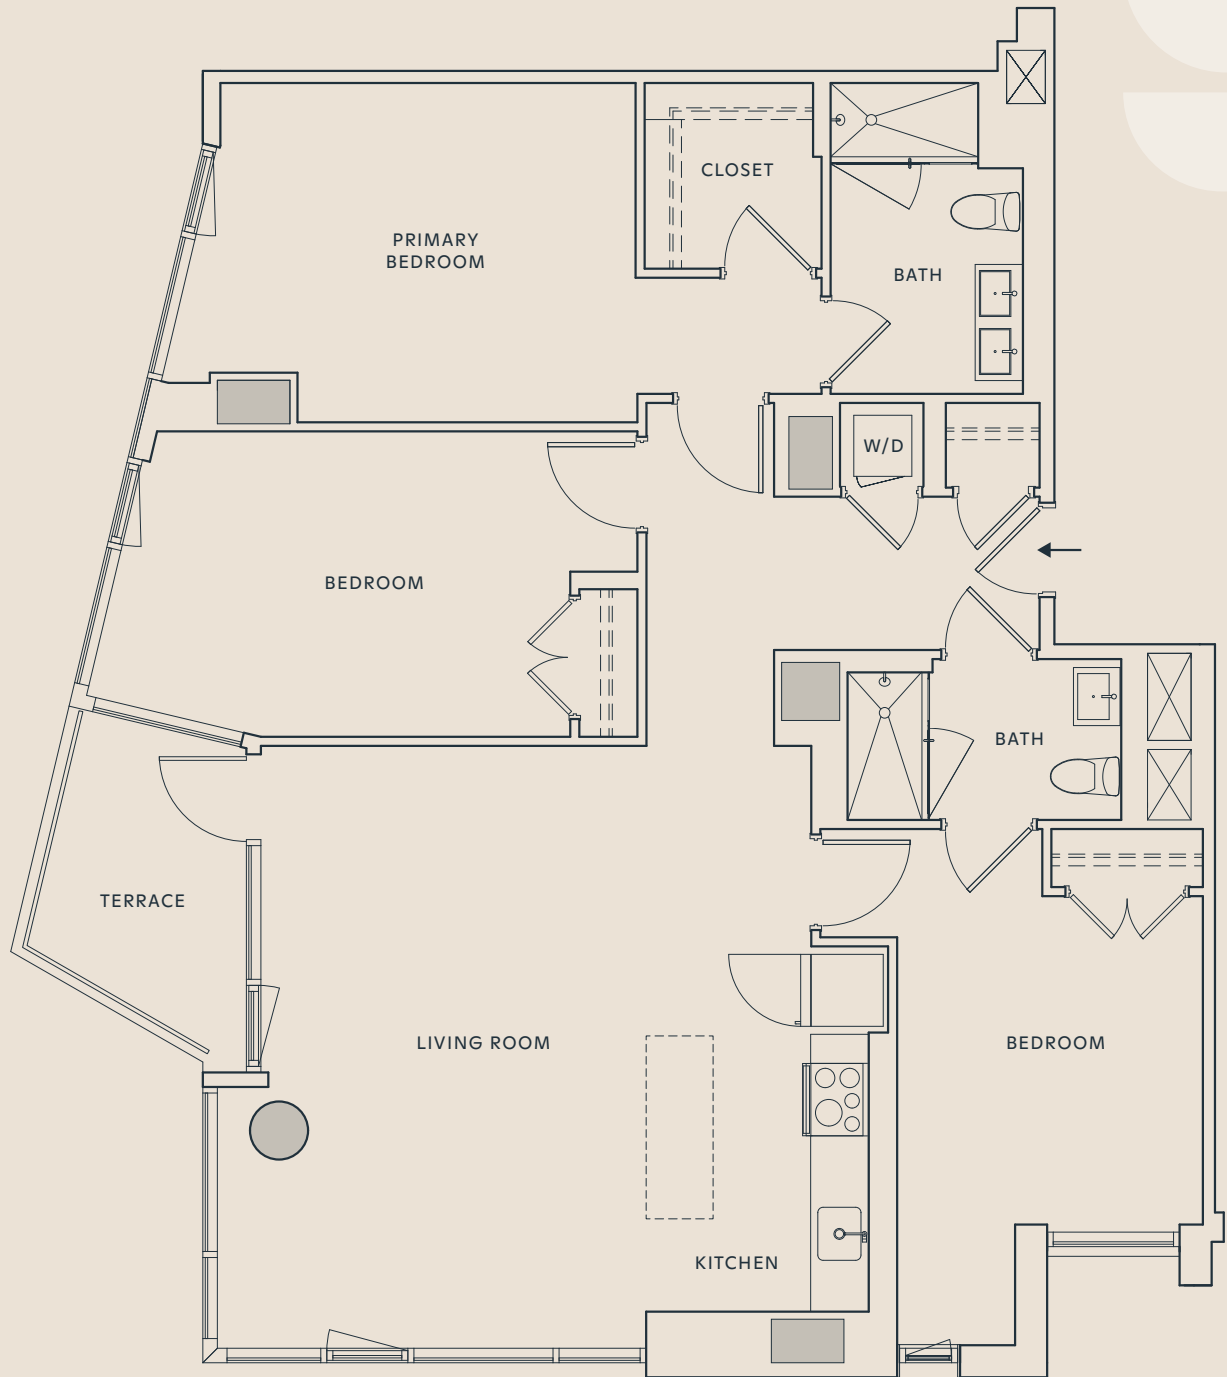

RESIDENCE 6

FLOORS 9-21

3 BEDROOM
2 BATHROOM
1,446 SF

680 North Ave.
Atlanta, Georgia 30308