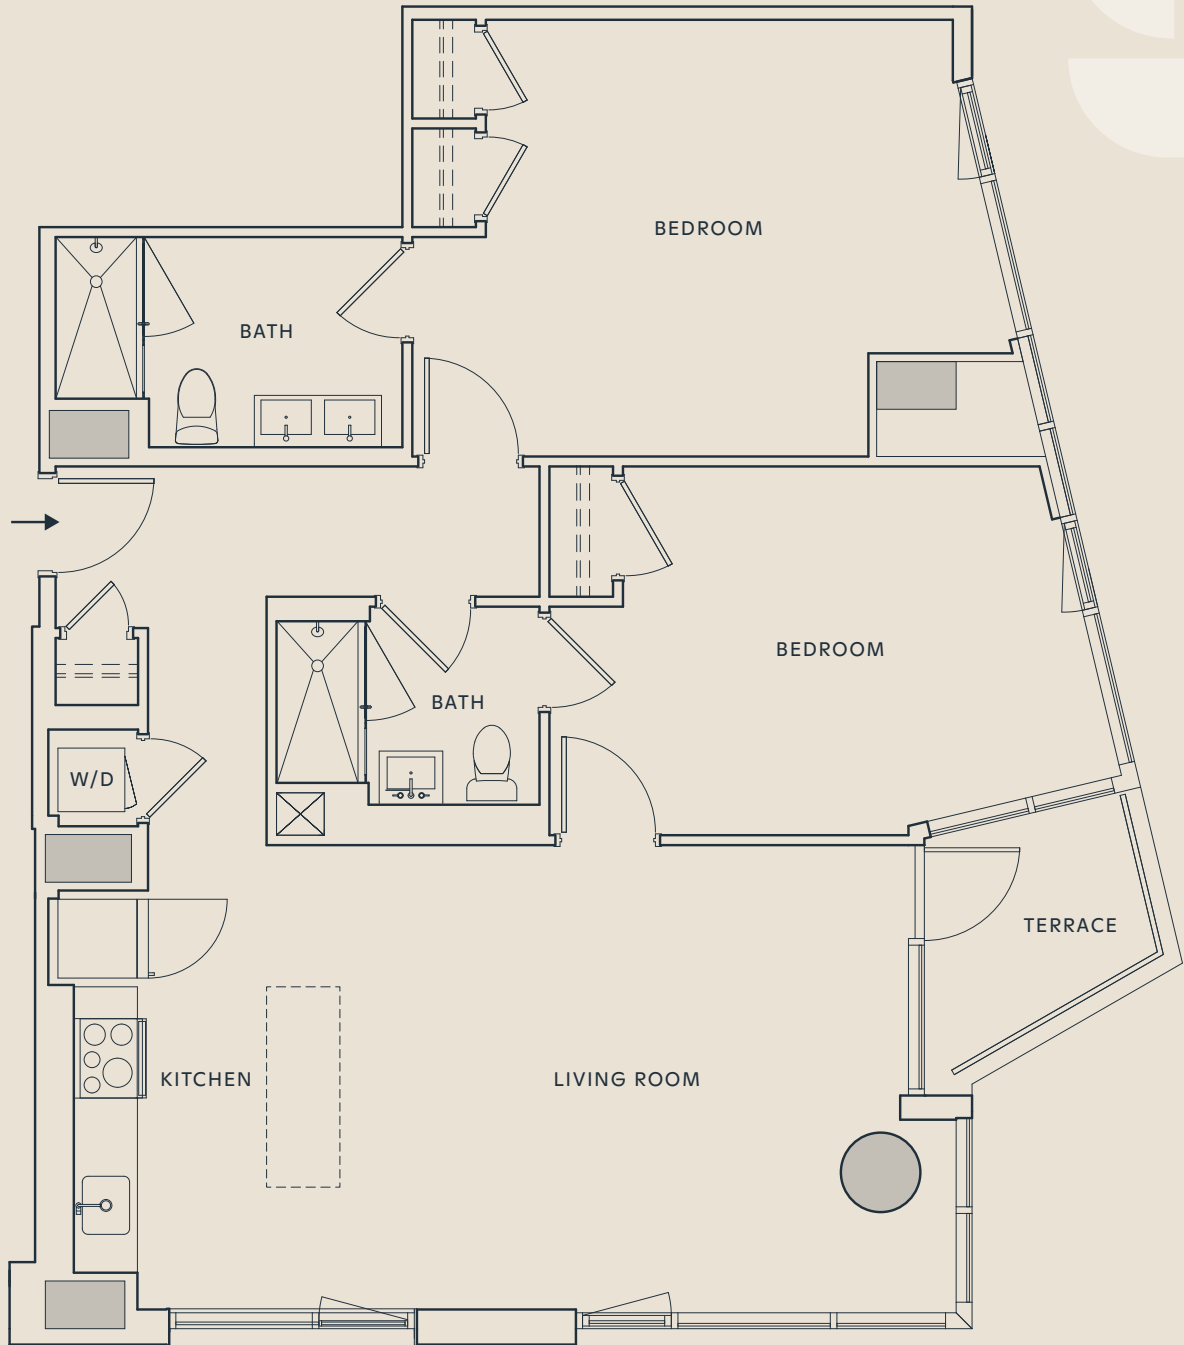

RESIDENCE 5

FLOORS 9-21

2 BEDROOM
2 BATHROOM
1,207 SF

680 North Ave.
Atlanta, Georgia 30308