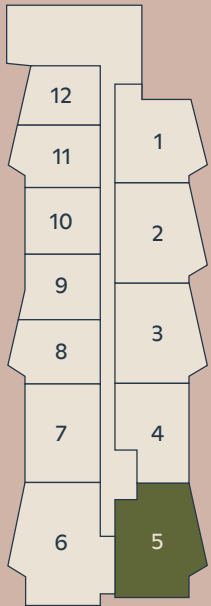

RESIDENCE 5

FLOORS 9-21

2 BEDROOM
2 BATHROOM
1,207 SF

680 North Ave.
Atlanta, Georgia 30308