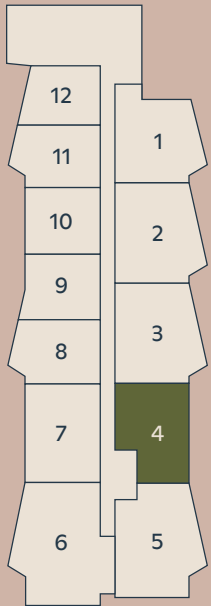

RESIDENCE 4

FLOORS 9-21

2 BEDROOM
2 BATHROOM
933 SF

680 North Ave.
Atlanta, Georgia 30308