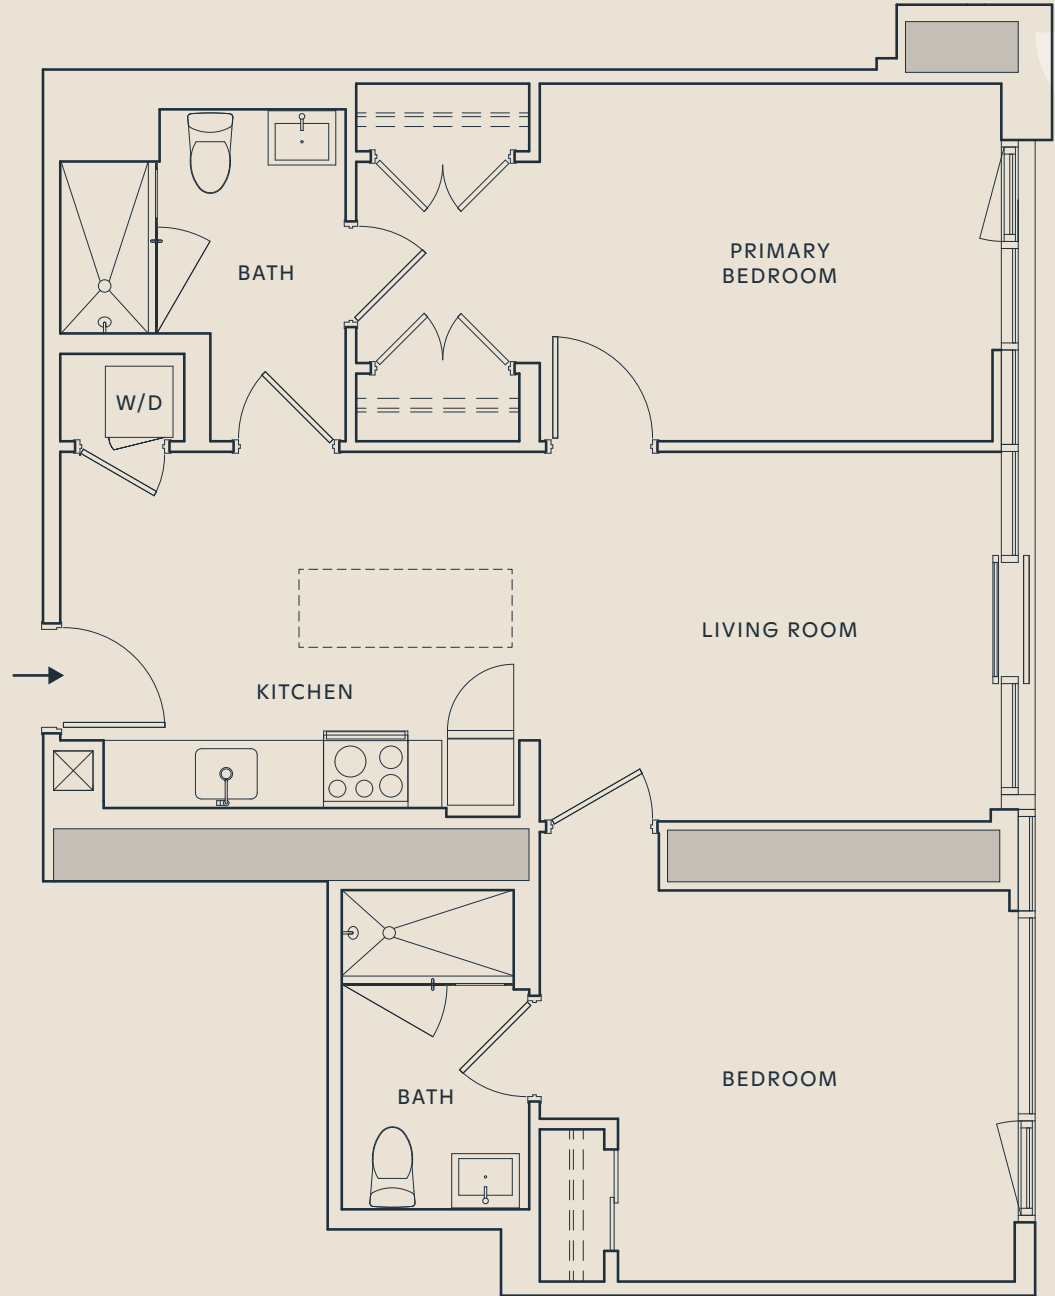

RESIDENCE 4

FLOORS 9-21

2 BEDROOM
2 BATHROOM
933 SF

680 North Ave.
Atlanta, Georgia 30308