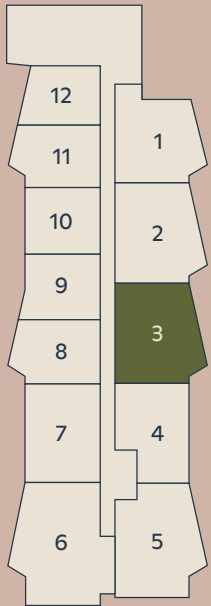

RESIDENCE 3

FLOORS 9-21

2 BEDROOM
2 BATHROOM
1,107 SF

680 North Ave.
Atlanta, Georgia 30308

SIGNALHOUSE.COM