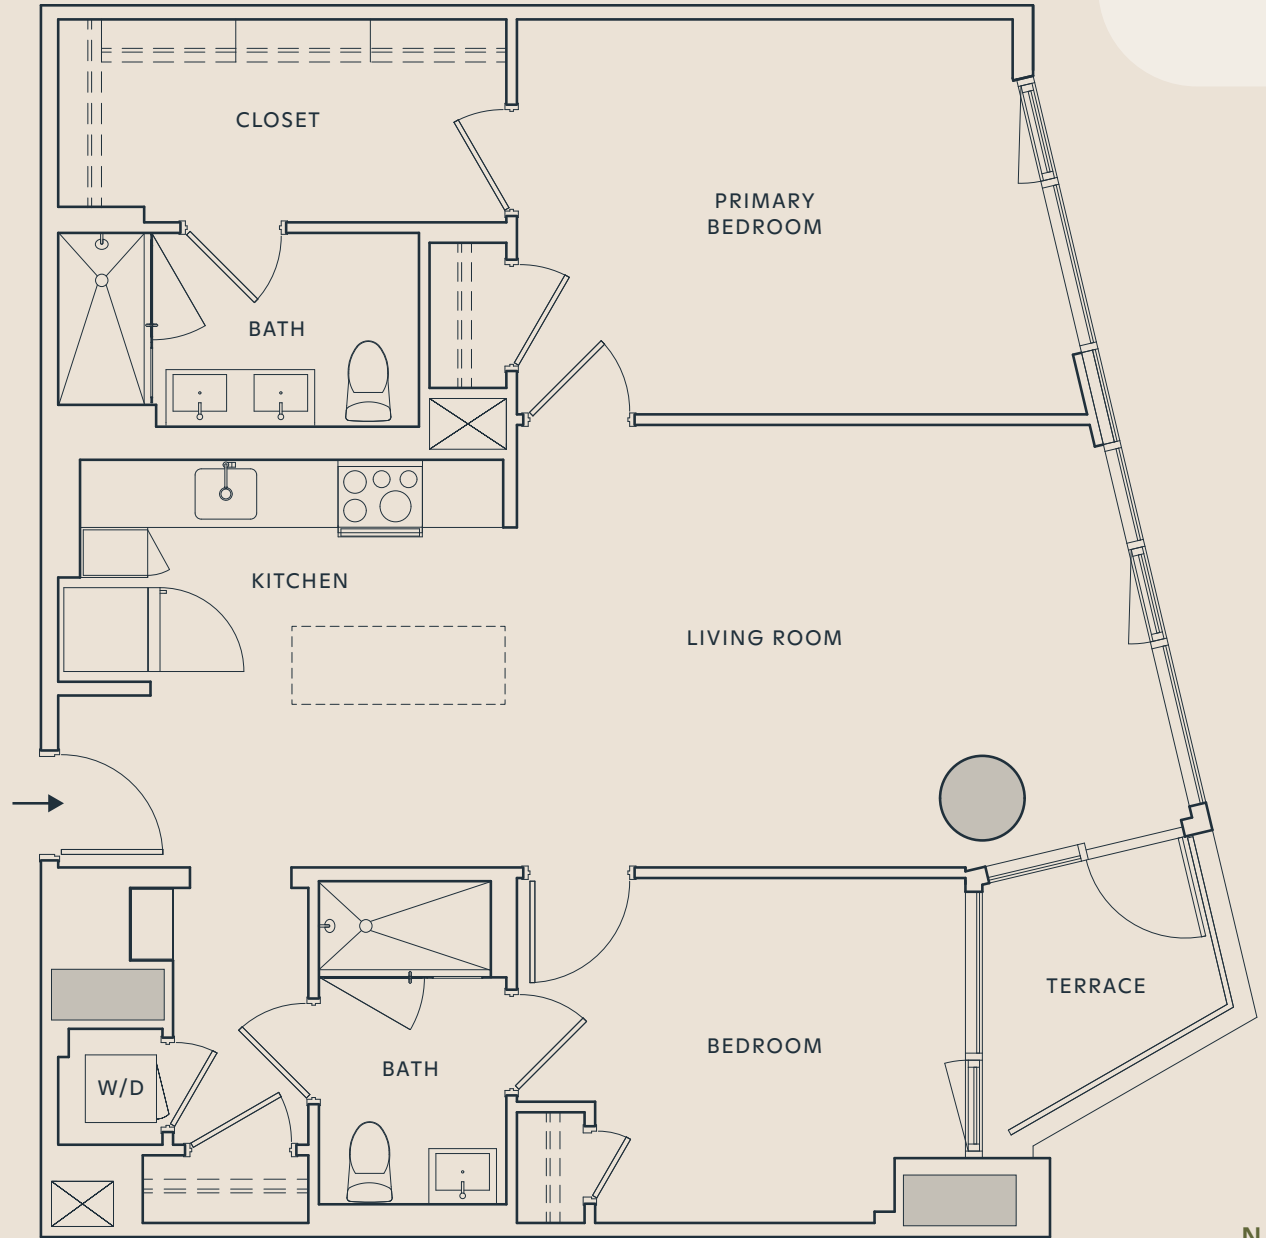

RESIDENCE 3

FLOORS 9-21

2 BEDROOM
2 BATHROOM
1,107 SF

680 North Ave.
Atlanta, Georgia 30308

SIGNALHOUSE.COM