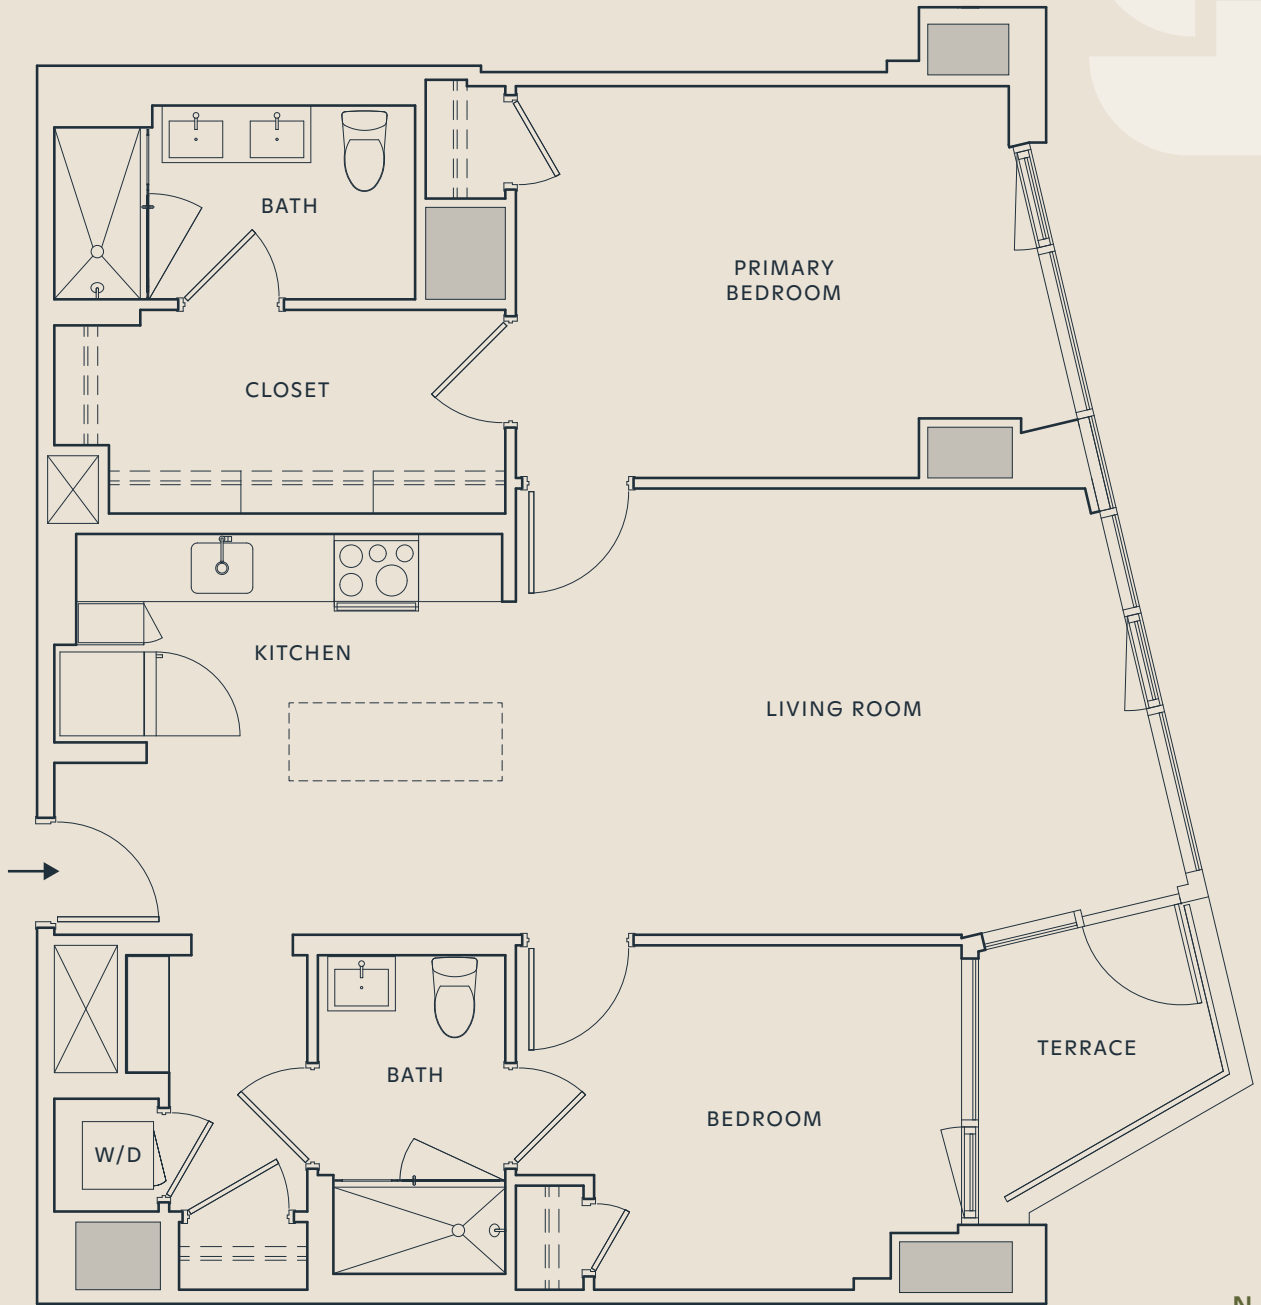

RESIDENCE 2

FLOORS 9-21

2 BEDROOM
2 BATHROOM
1,111 SF

680 North Ave.
Atlanta, Georgia 30308