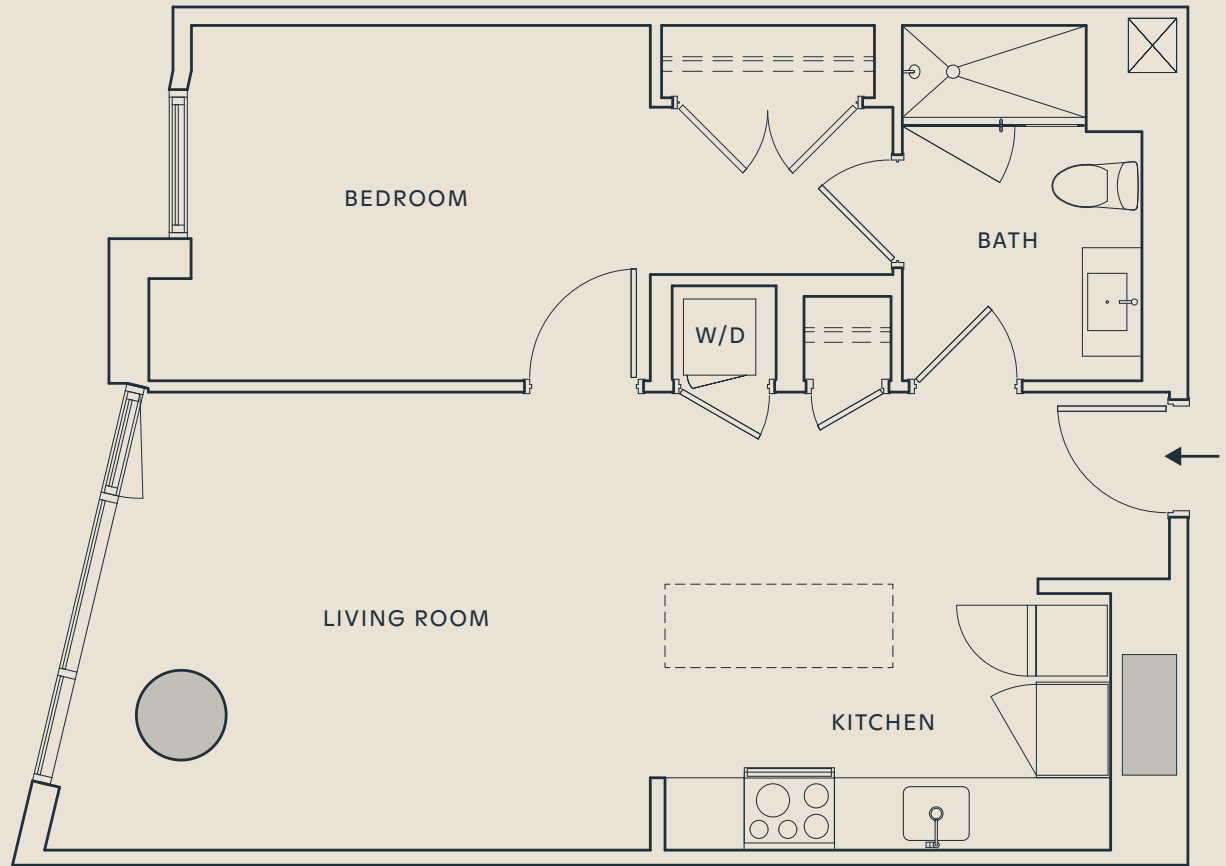

RESIDENCE 12

FLOORS 9-21

1 BEDROOM
1 BATHROOM
705 SF

680 North Ave.
Atlanta, Georgia 30308

SIGNALHOUSE.COM