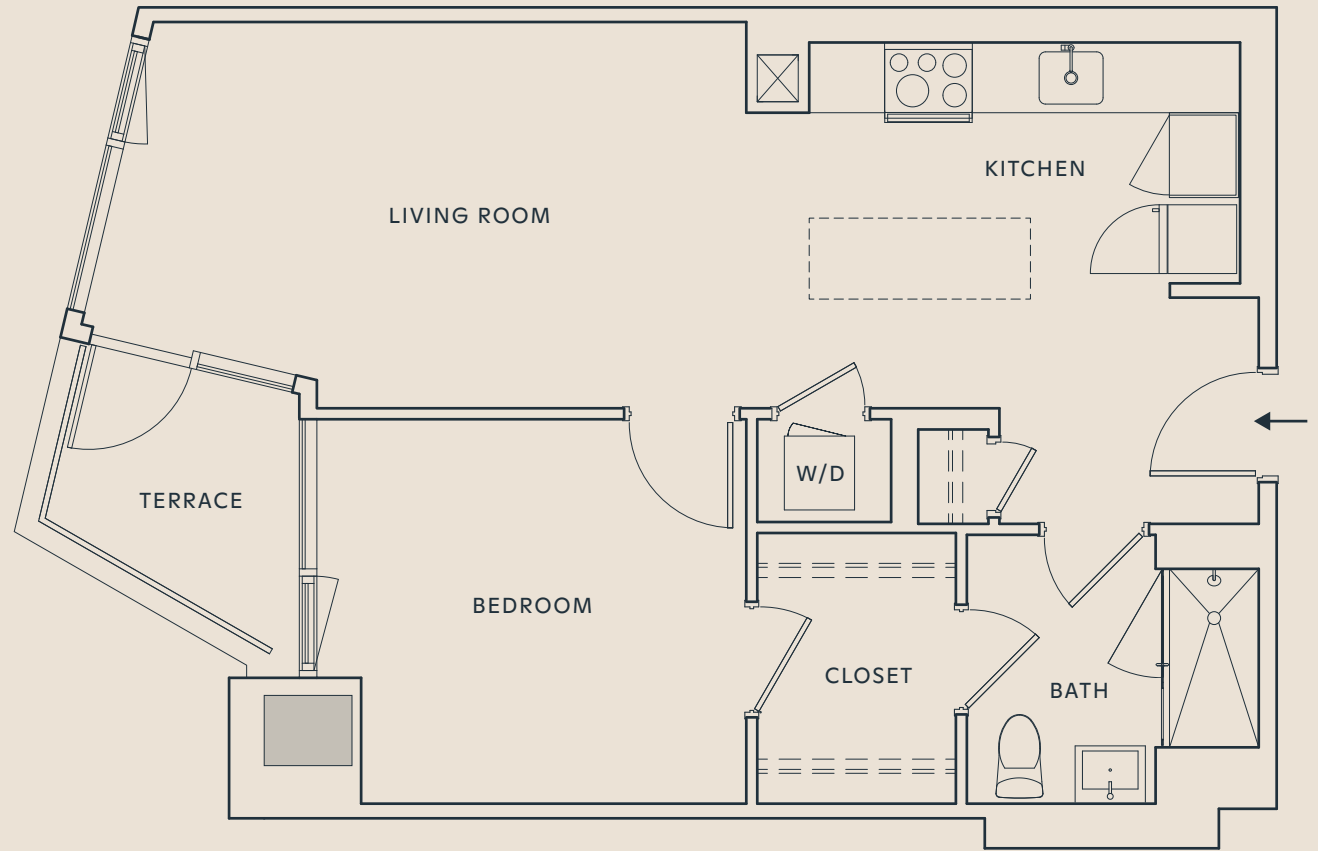

RESIDENCE 11

FLOORS 9-21

1 BEDROOM
1 BATHROOM
717 SF

680 North Ave.
Atlanta, Georgia 30308

SIGNALHOUSE.COM