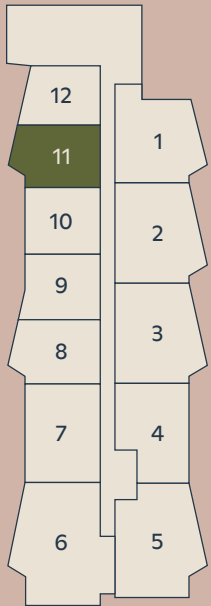

RESIDENCE 11

FLOORS 9-21

1 BEDROOM
1 BATHROOM
717 SF

680 North Ave.
Atlanta, Georgia 30308

SIGNALHOUSE.COM