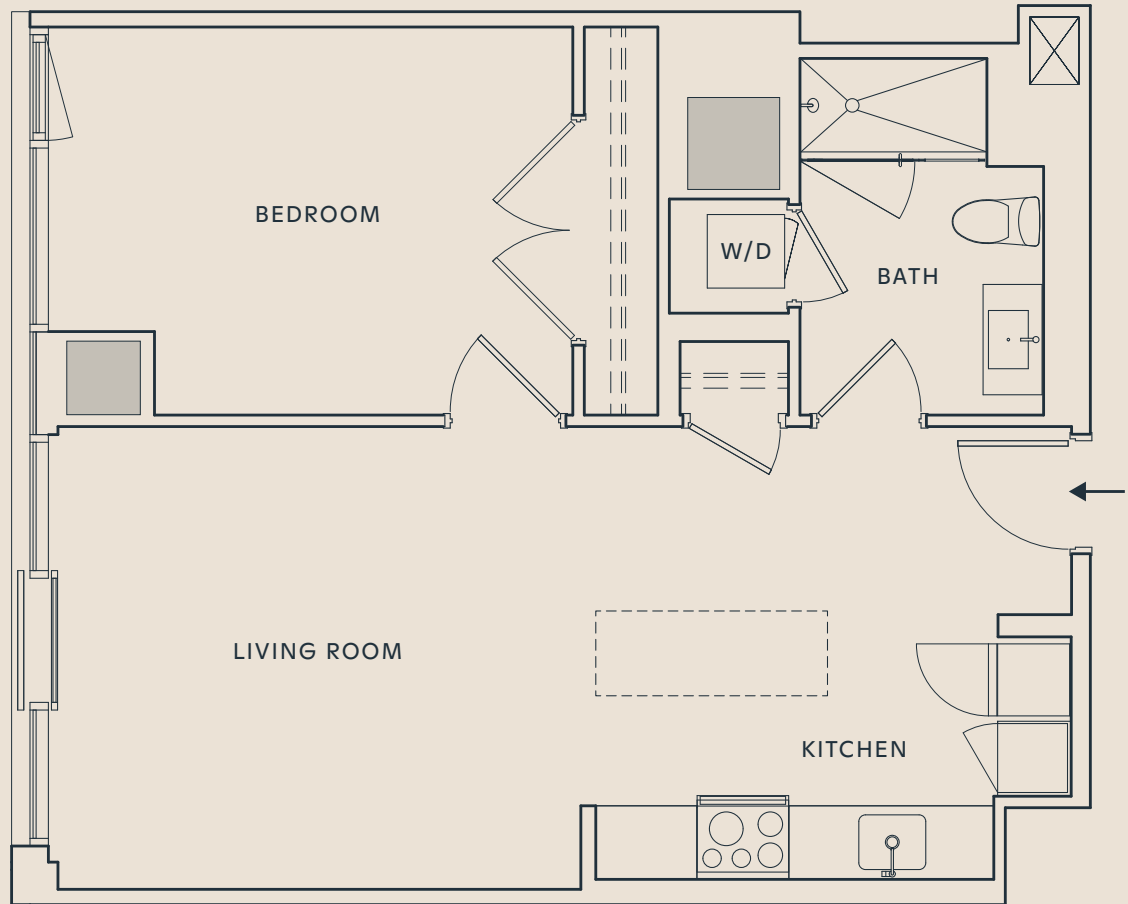

RESIDENCE 10

FLOORS 9-21

1 BEDROOM
1 BATHROOM
664 SF

680 North Ave.
Atlanta, Georgia 30308

SIGNALHOUSE.COM