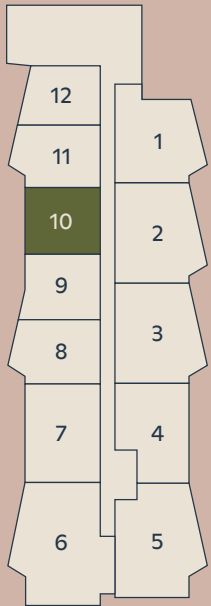

RESIDENCE 10

FLOORS 9-21

1 BEDROOM
1 BATHROOM
664 SF

680 North Ave.
Atlanta, Georgia 30308

SIGNALHOUSE.COM