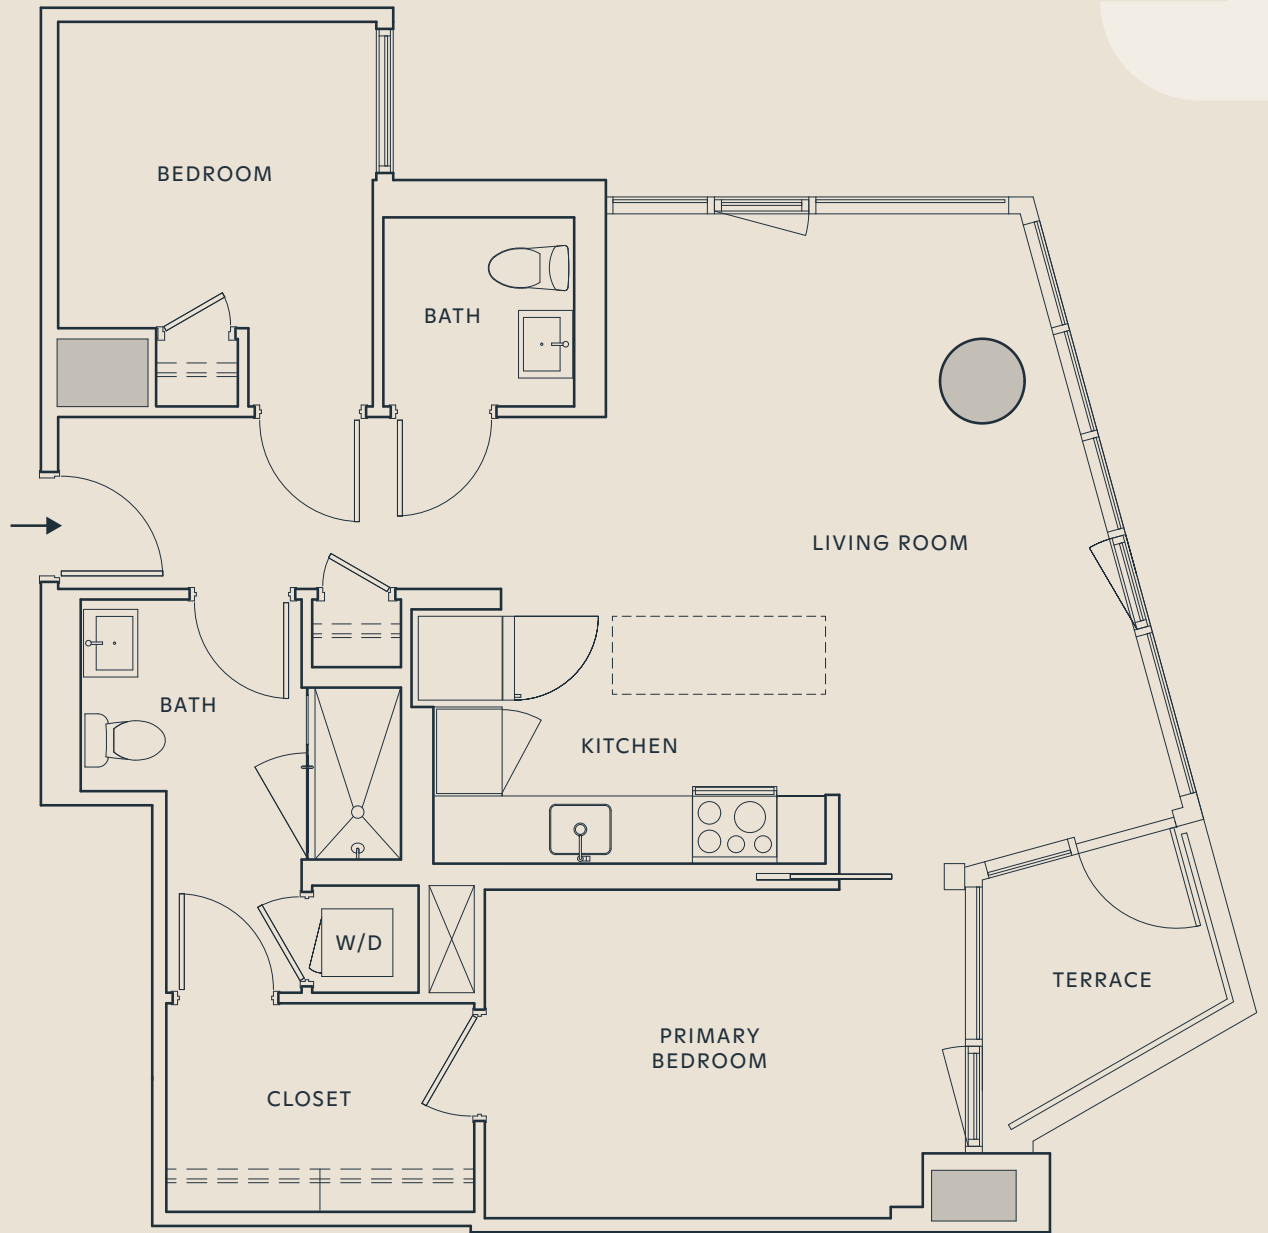

RESIDENCE 1

FLOORS 9-21

2 BEDROOM
1.5 BATHROOM
935 SF

680 North Ave.
Atlanta, Georgia 30308